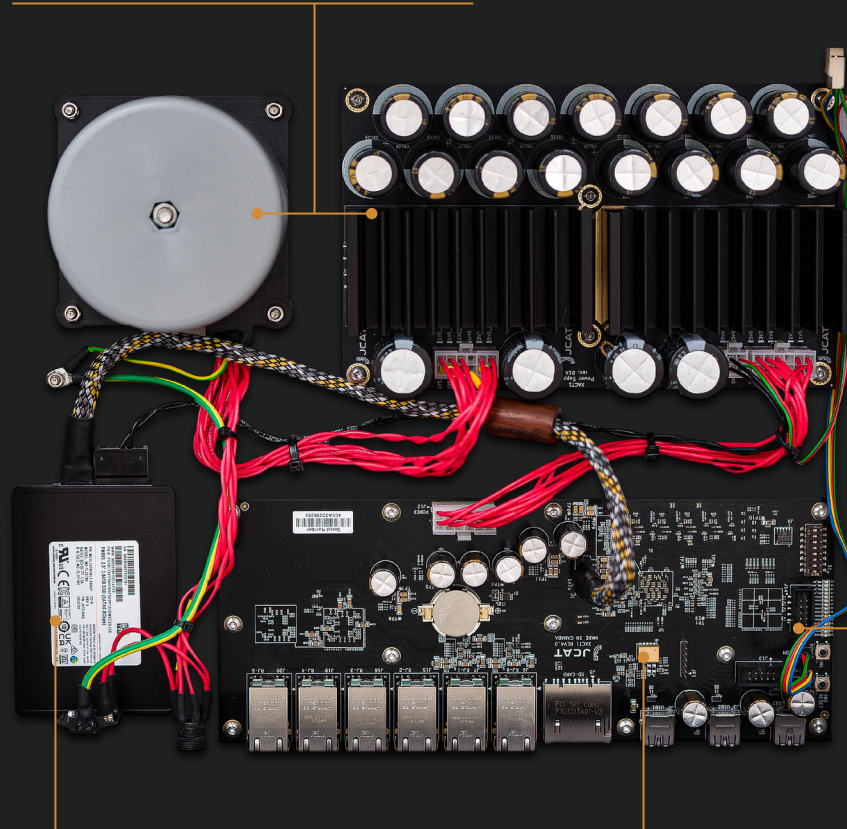

It was like the XACT S1 created a emotional human connection between the music and the listener.

Chupi, France

Only the finest components.
Obsessive attention to details.

Dedicated OPTIMO™ X1 linear power supply