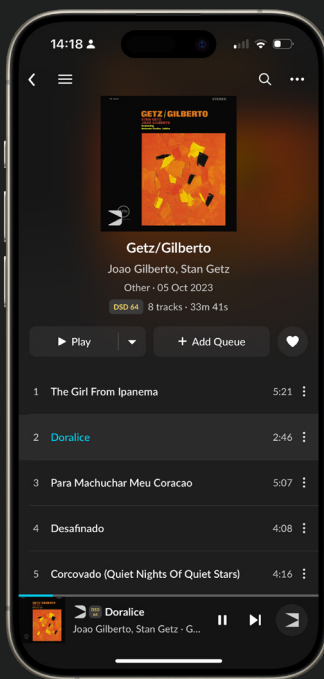

XACT S1 takes digital audio playback to new heights with its naturally sophisticated sound and high-class user experience.

Created by Marcin Ostapowicz, the founder of JCAT and JPLAY brands and author of some of the most innovative high-end audio products, including the world's first audiophile network card.

**NATURAL, ORGANIC,
SOPHISTICATED SOUND**

**IMMERSIVE, EMOTIONALLY
RESONATING EXPERIENCE**

**HIGH-CLASS, SEAMLESS
USER EXPERIENCE**

**DEVELOPED FROM THE GROUND UP
FOR 6 YEARS**

Digital that doesn't sound like digital. More like vinyl. Or a private concert.

Any rest of "digital" sound is gone. (...) Voices have a texture and energy that is incredible. The immediacy of the piano attack is so real as never before. And so on....

If you have the sound of a nearly perfect vinyl setup as a reference in your ears, you should try the XACT S1. That is what I can say tell you with a clear conscience.

Thomas, Austria

XACT S1 delivers on my vision of audiophile sound: natural, organic with analog sophistication and lifelike imaging. It's hard to believe it's digital.

High-class everything.
Not only the sound.

Excellent user experience is something that the high-end category essentially lacks. I believe that high-end shouldn't be just about the top sound but the entire listening experience.

One app to rule them all.
Effortless management and discovery with JPLAY™ app.

JPLAY™ app brings unrivaled convenience of managing your library and new music discovery.

- Streaming & local files accessible in one place
- Native Tidal & Qobuz discovery features

TIDAL

qobuz
REDISCOVER MUSIC

- Extended playlist management
- Advanced search and sort
- Aggregated activity stats
- Multiple library views
- ...and many more!

LIFETIME SUBSCRIPTION INCLUDED

Rediscover the digital music playback with XACT S1.

XACT

Next-level music server with **analog finesse.**